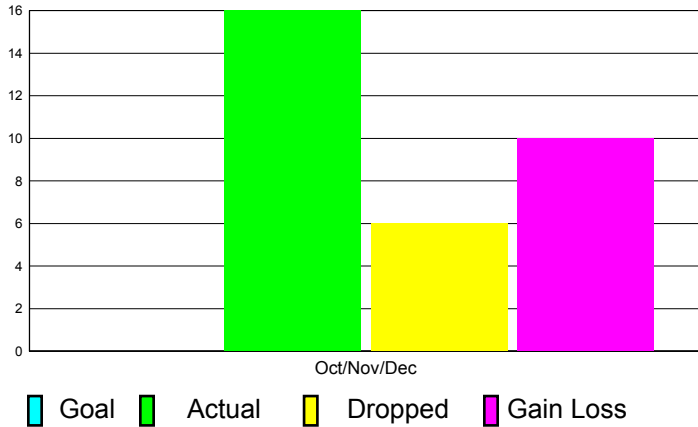

## CLUBS

**Club Results  
2011-2012**

**Clubs  
2010-2011**

Month	New Club Goal	Actual New Clubs	Actual Dropped Clubs	Gain/Loss of Clubs	Gain/Loss of Clubs
Oct/Nov/Dec	0	16	6	10	-6
<b>Totals</b>	<b>0</b>	<b>16</b>	<b>6</b>	<b>10</b>	<b>-6</b>

### Club Results 2011-2012

Goal, New, Dropped, Gain/Loss