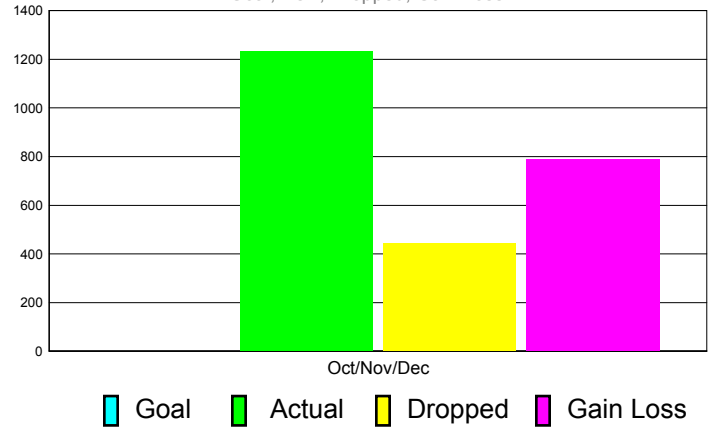

### YTD Status Quo Clubs 2010-2011

Status Quo Clubs Compared to Status Quo Members

## MEMBERSHIP

**Membership Results  
2011-2012**

**Membership  
2010-2011**

Month	Net Memb Goal	Actual New Memb	Actual Dropped Memb	Gain/Loss of Memb	Gain/Loss of Memb
Oct/Nov/Dec	0	1232	442	790	1200
<b>Totals</b>	<b>0</b>	<b>1232</b>	<b>442</b>	<b>790</b>	<b>1200</b>

### Membership Results 2011-2012

Goal, New, Dropped, Gain/Loss