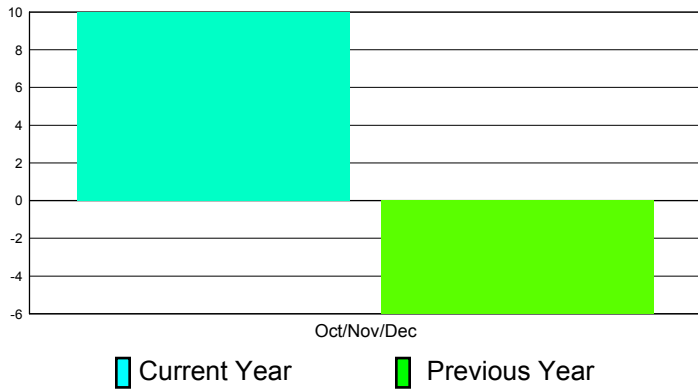

Comparison of Club Gain/Loss

Current Year Compared to the Previous Year